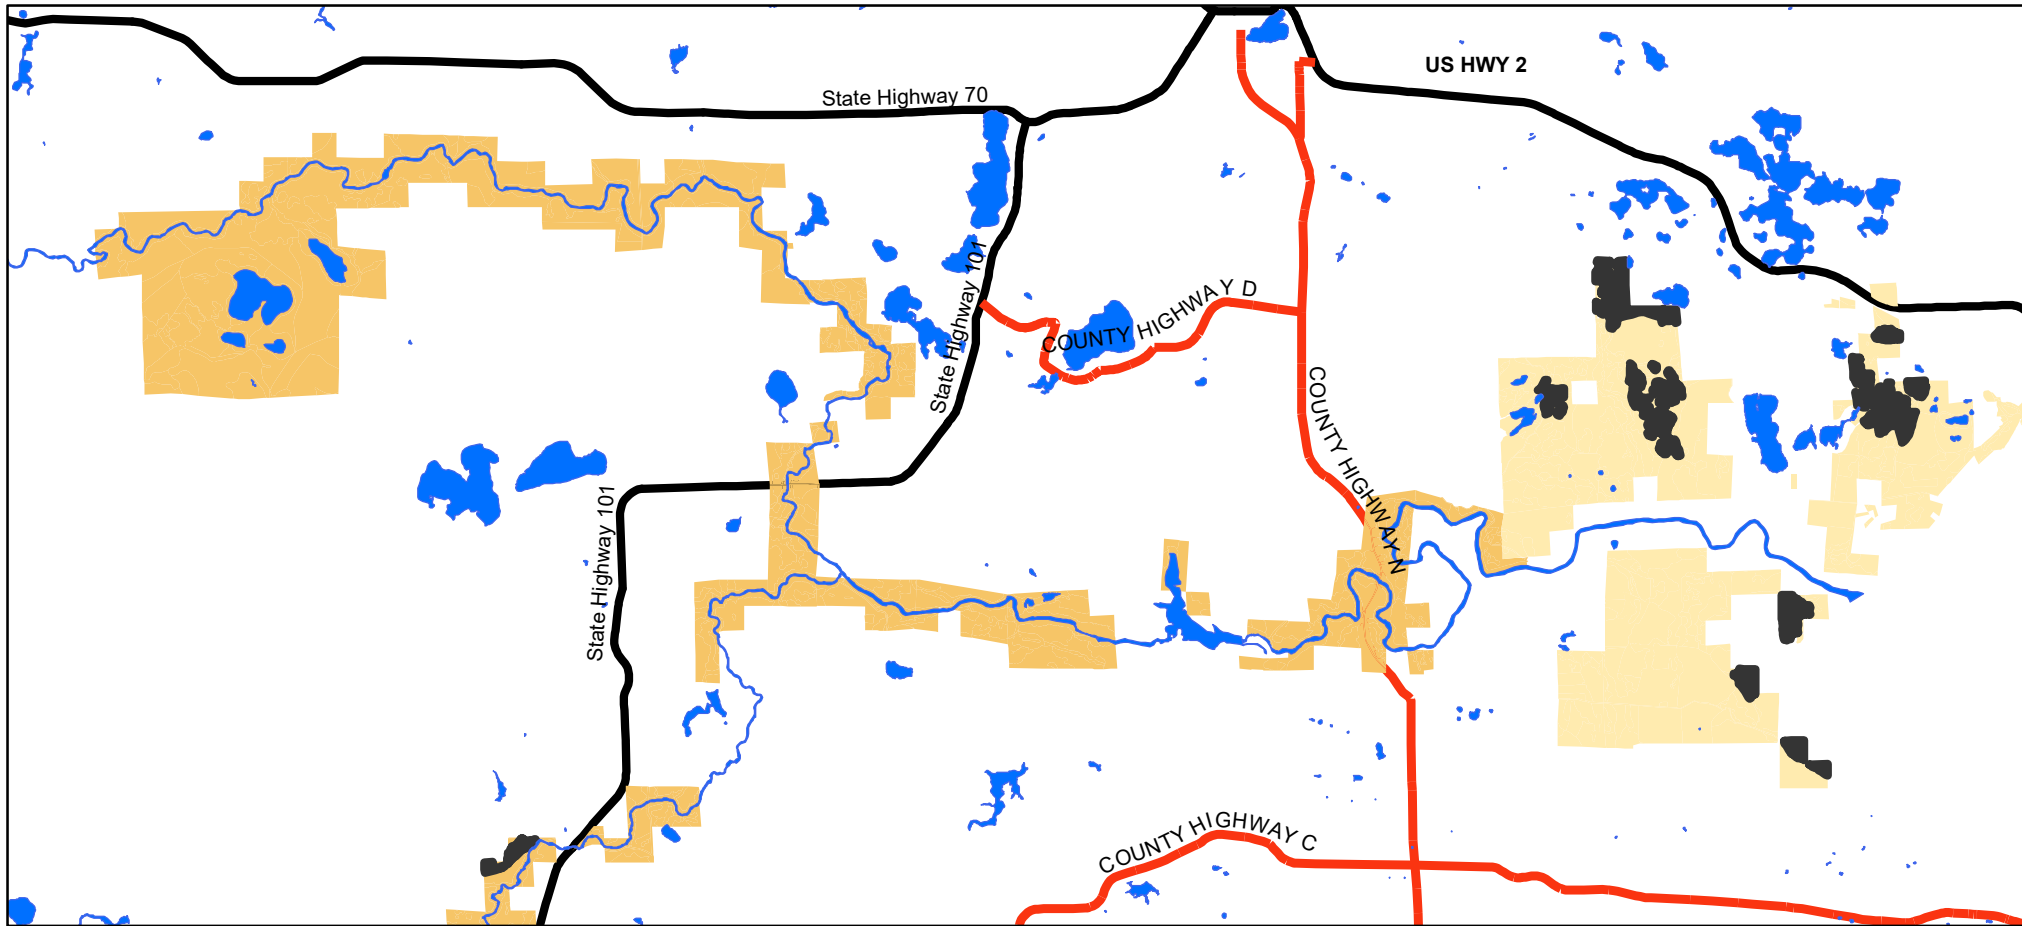

Spread Eagle Barrens and Pine Popple Wild River Location Map

WIDNR State Lands Timber Sales Spring 2021
Florence County

Mapped By
Andy Nault

Legend

-  TimberSales (Acres 487)
-  Spread Eagle Barrens
-  Pine Popple Wild Rivers
-  Hydro
-  Major Highways
-  County Roads