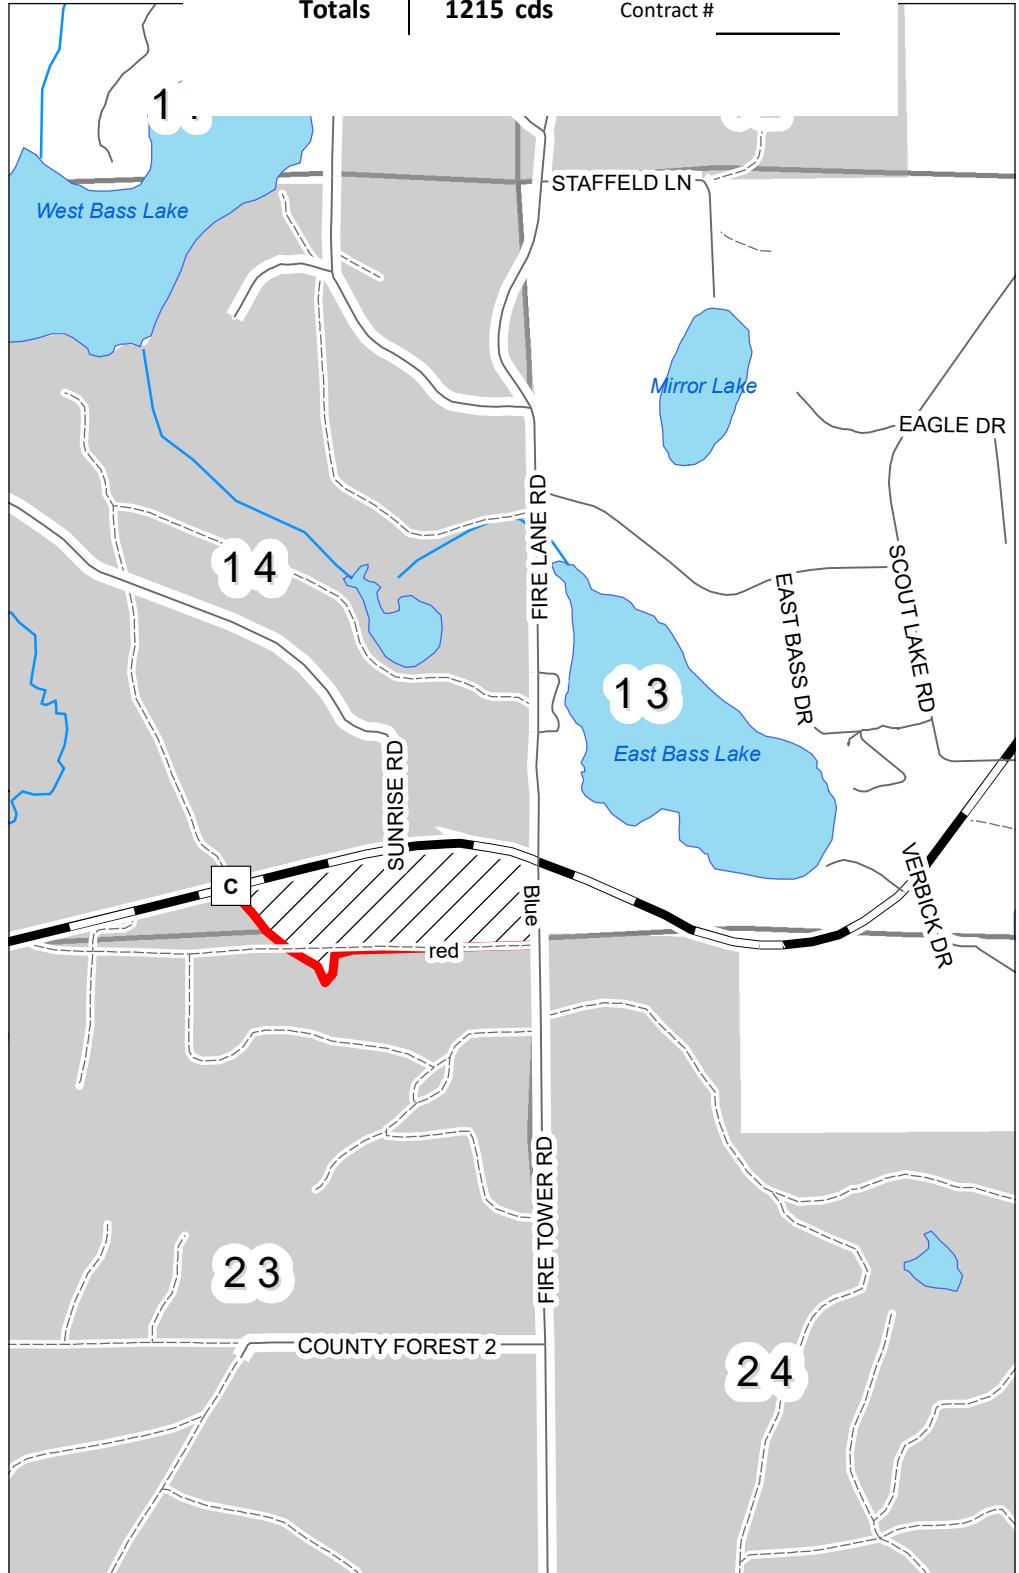

Florence County Timber Sale Map

Fire Lane Pine

Volume Estimates

Species	Volume
Red Pine	1140 cds
Mx Hardwood	40 cds
Aspen	20 cds
Oak	15 cds
Totals	1215 cds

Scale:	15840
Acres:	27
Tract #	3-19
Advert #	
Prepared by:	AN, HS
Date:	29-Jan-19
Contract #	

Legal Description

Sec 14 & 23, T.38N.-R.17E.
Town of Homestead,
Florence Co. WI.

Harvest Requirements-

- Cut all trees two inches and larger
- No seasonal harvest restrictions

General Harvest Requirements

- Biomass harvesting **NOT** allowed.

Slash:

- must be kept 10' from woods roads
- loped within 2' of ground
- not allowed across property lines or harvest boundaries

Cordwood:

- Cruised to 4" top diameter

Contract Information

- Contract Length: 2 years
- Sale Method: Scale Sale

Legend

- Sale area ~ 27 acres
- Florence Co. Forest

Mapped By:
Henry Sullivan