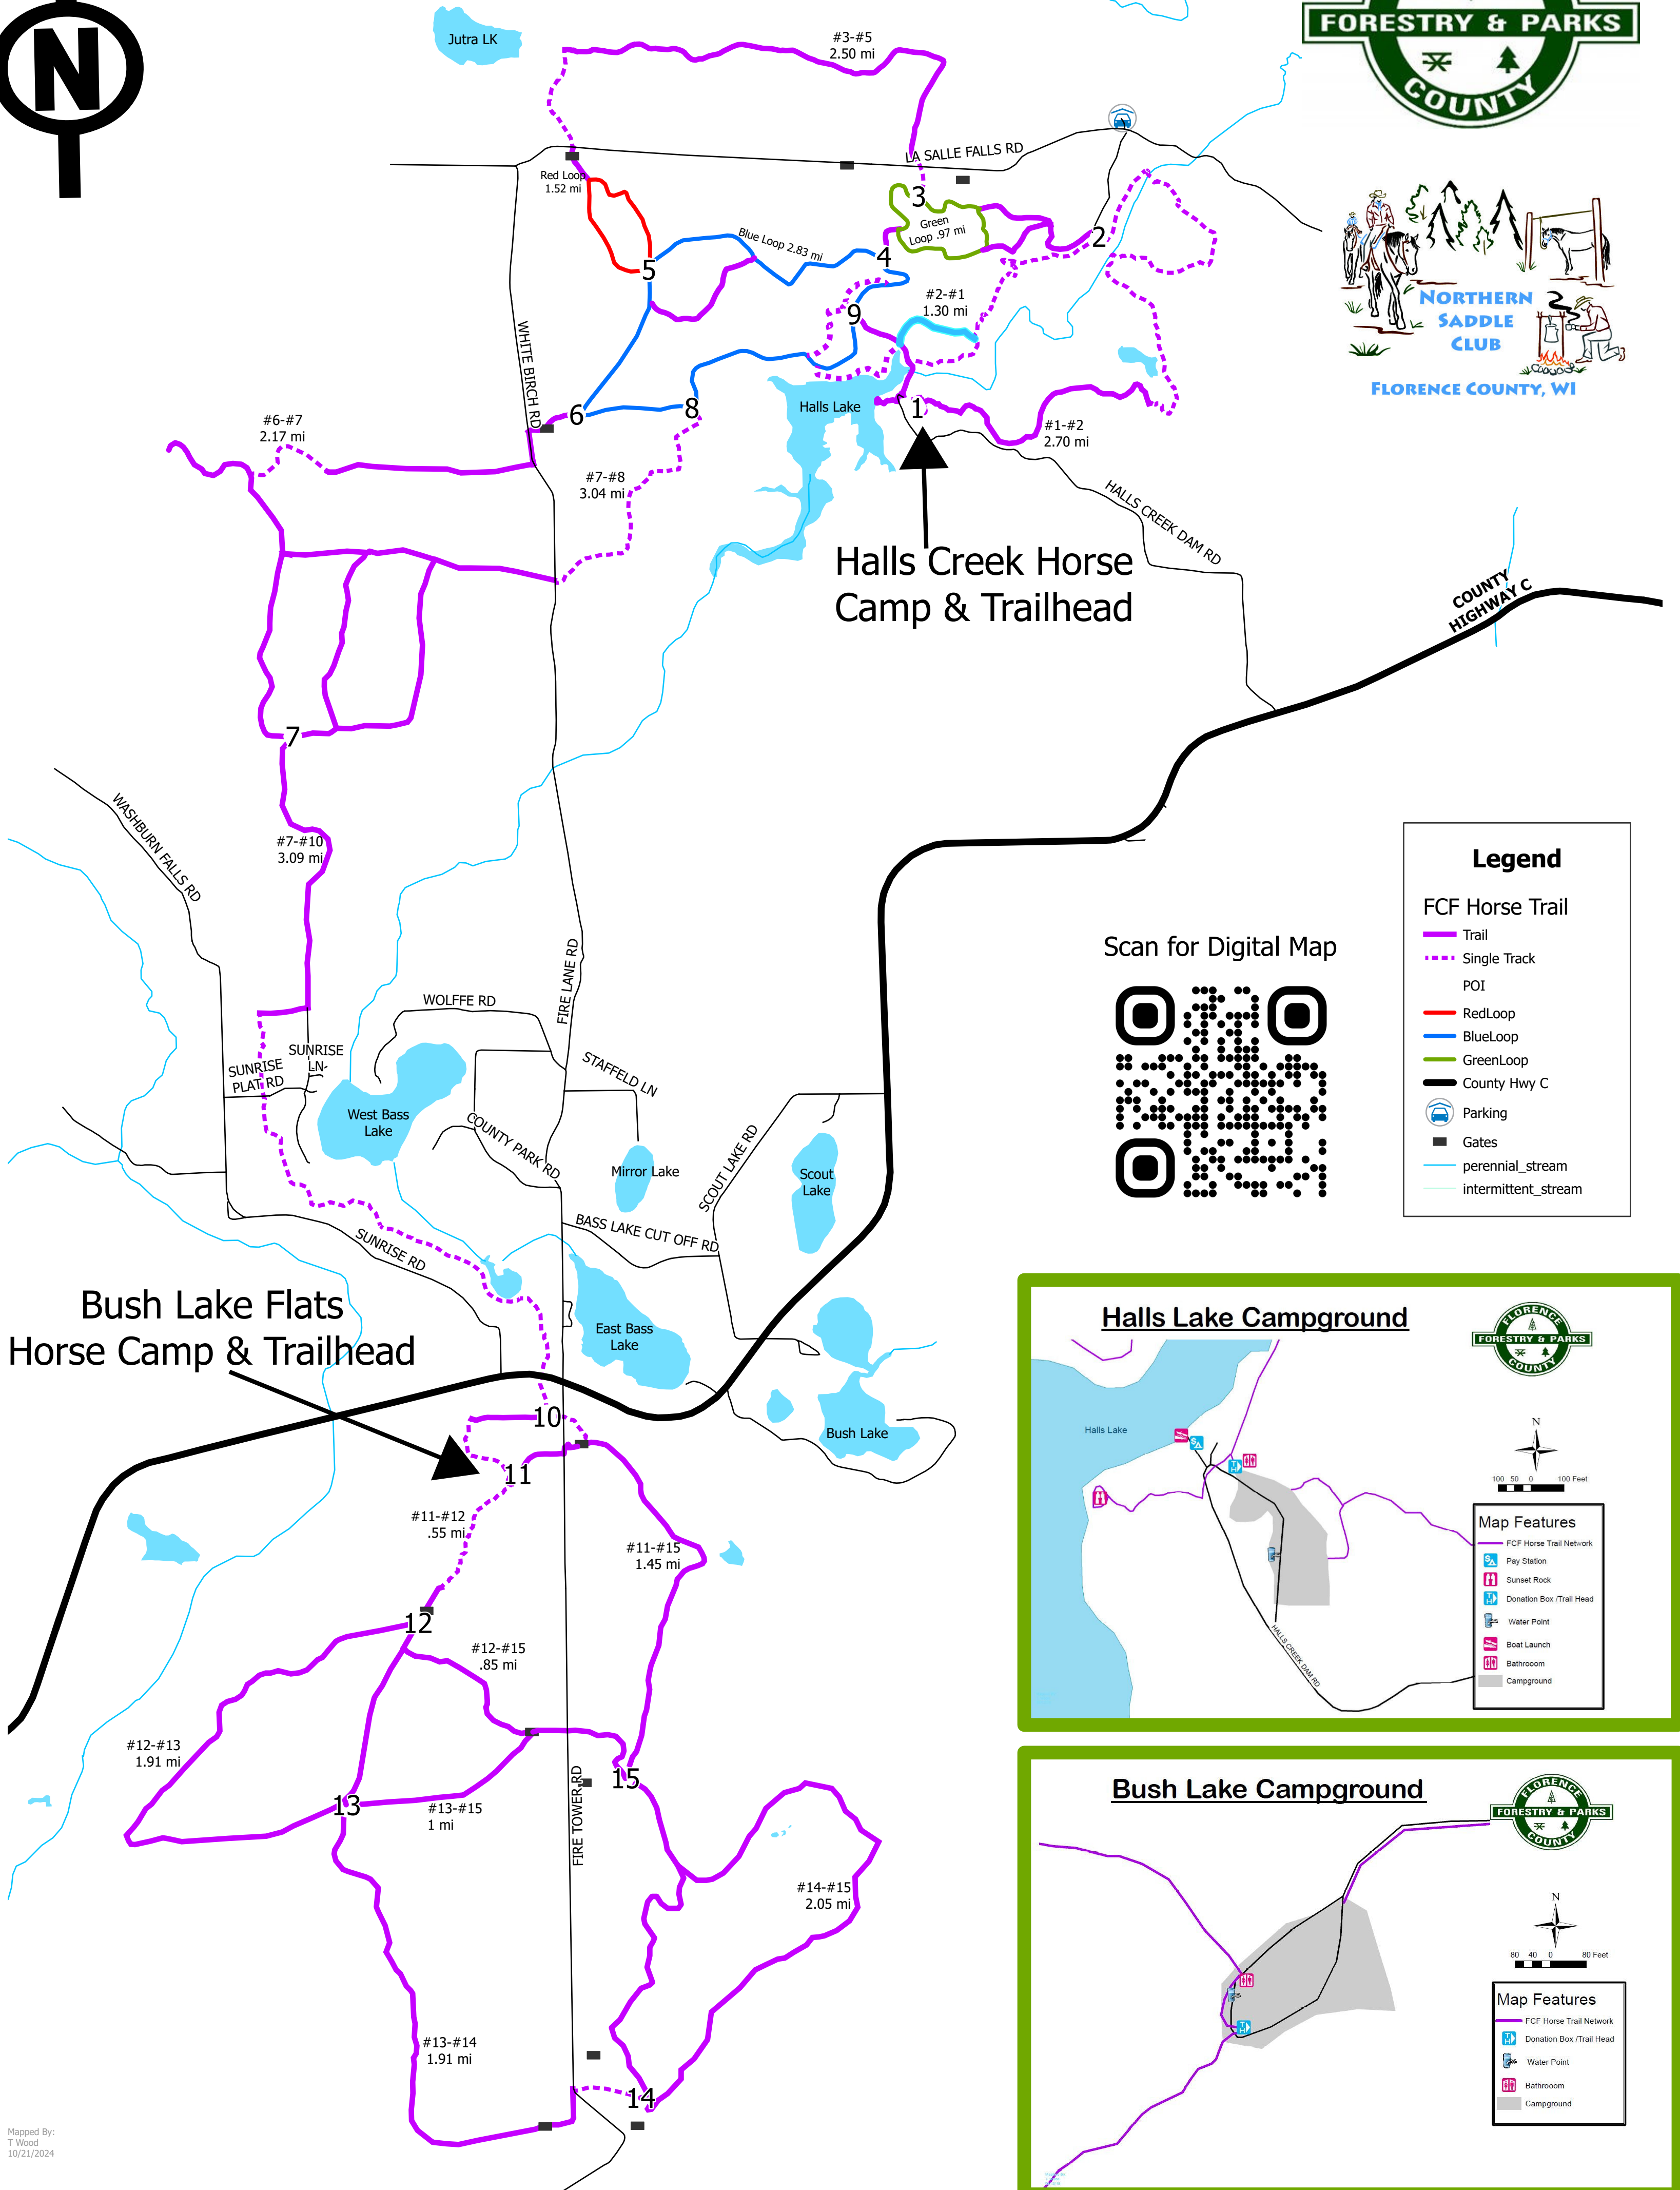

Florence County Horse Trail Network

Halls Creek Horse Camp & Trailhead

Bush Lake Flats Horse Camp & Trailhead

Scan for Digital Map

Legend

- FCF Horse Trail
 - Trail
 - Single Track
- POI
 - RedLoop
 - BlueLoop
 - GreenLoop
 - County Hwy C
 - Parking
 - Gates
 - perennial_stream
 - intermittent_stream