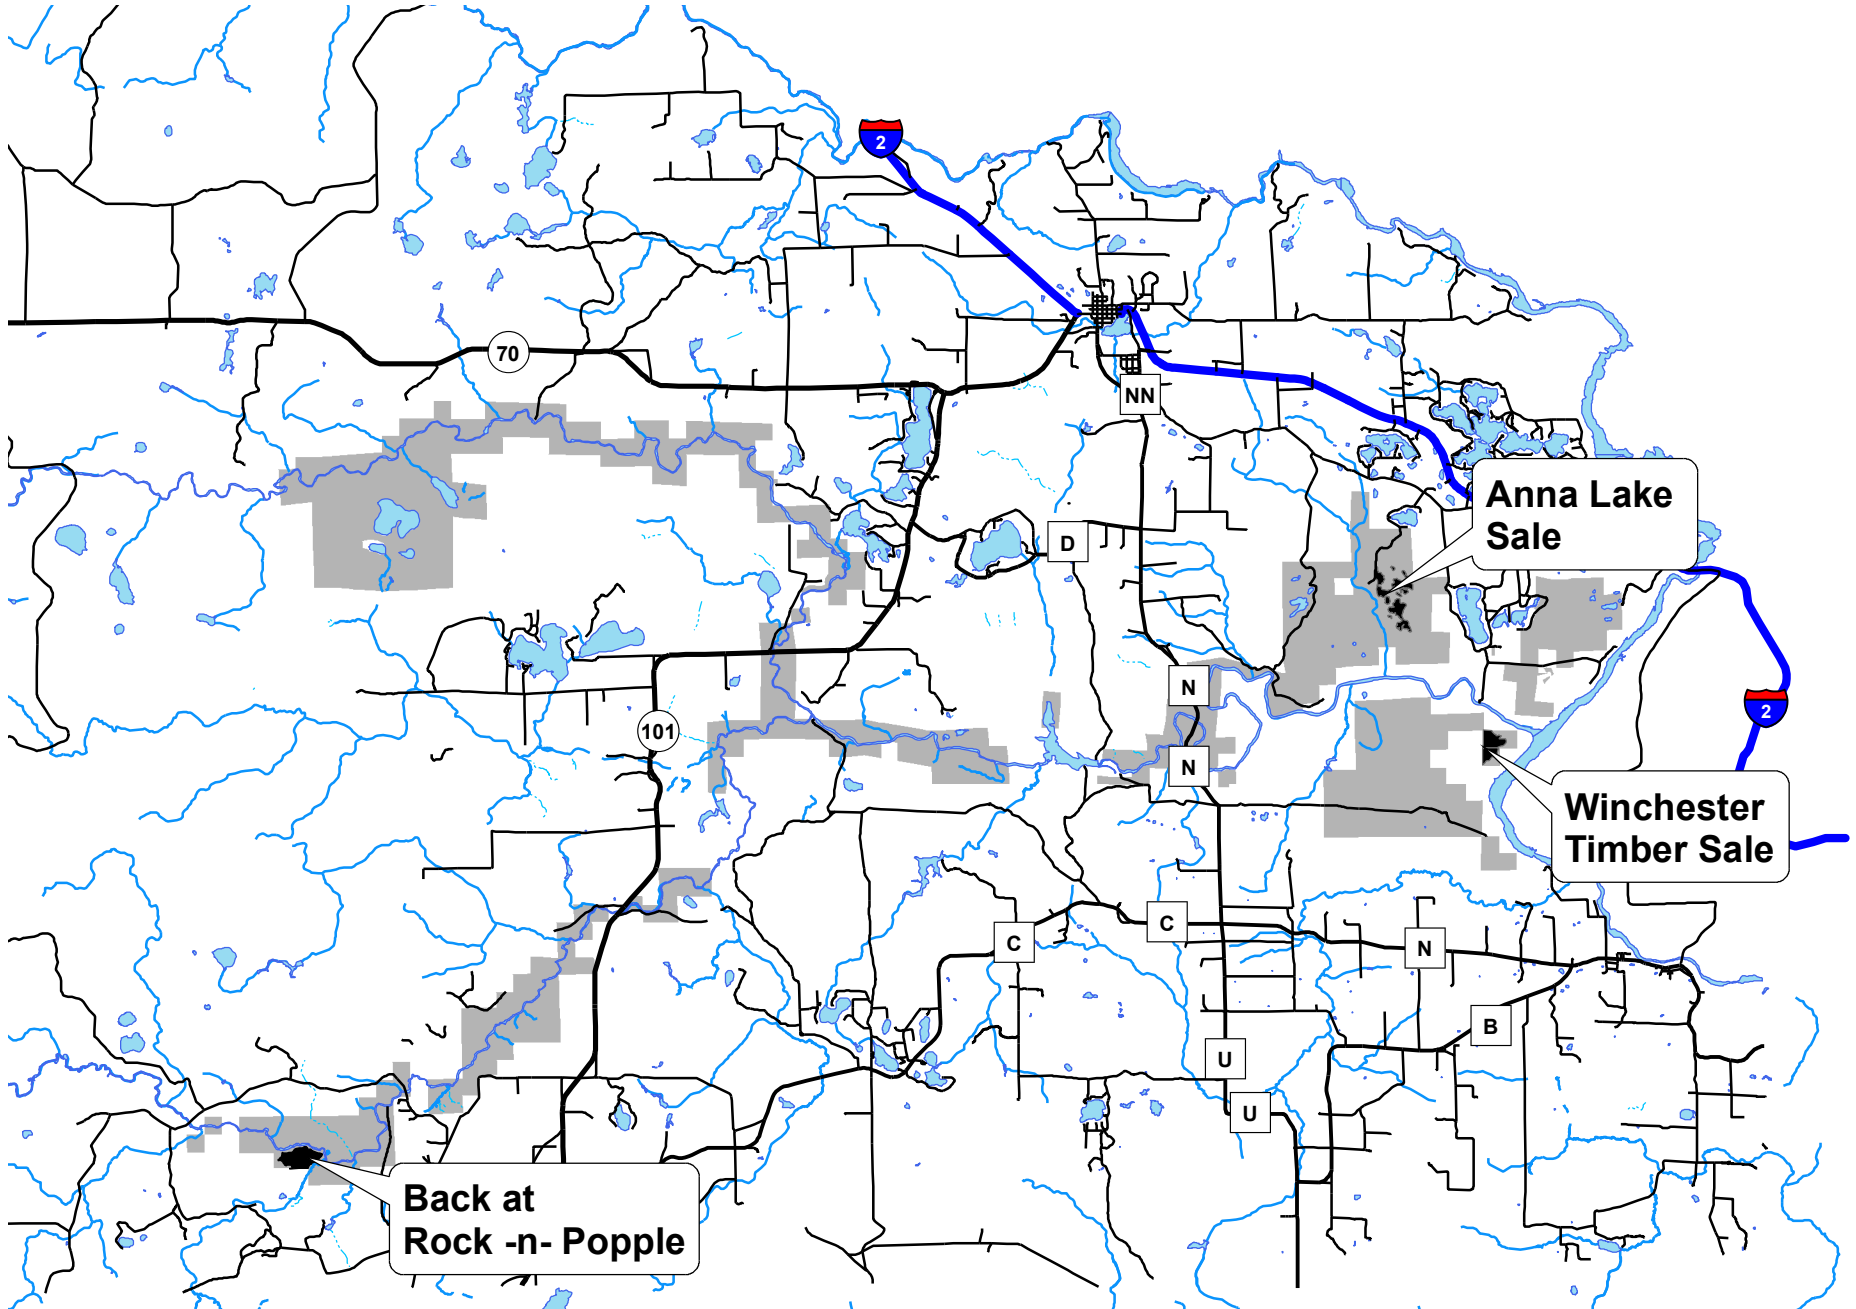

WIDNR State Lands Timber Sales Florence Co.

Summer Sale 2, 2019
Bid Opening

**Back at
Rock -n- Popple**

**Anna Lake
Sale**

**Winchester
Timber Sale**

1:175,000