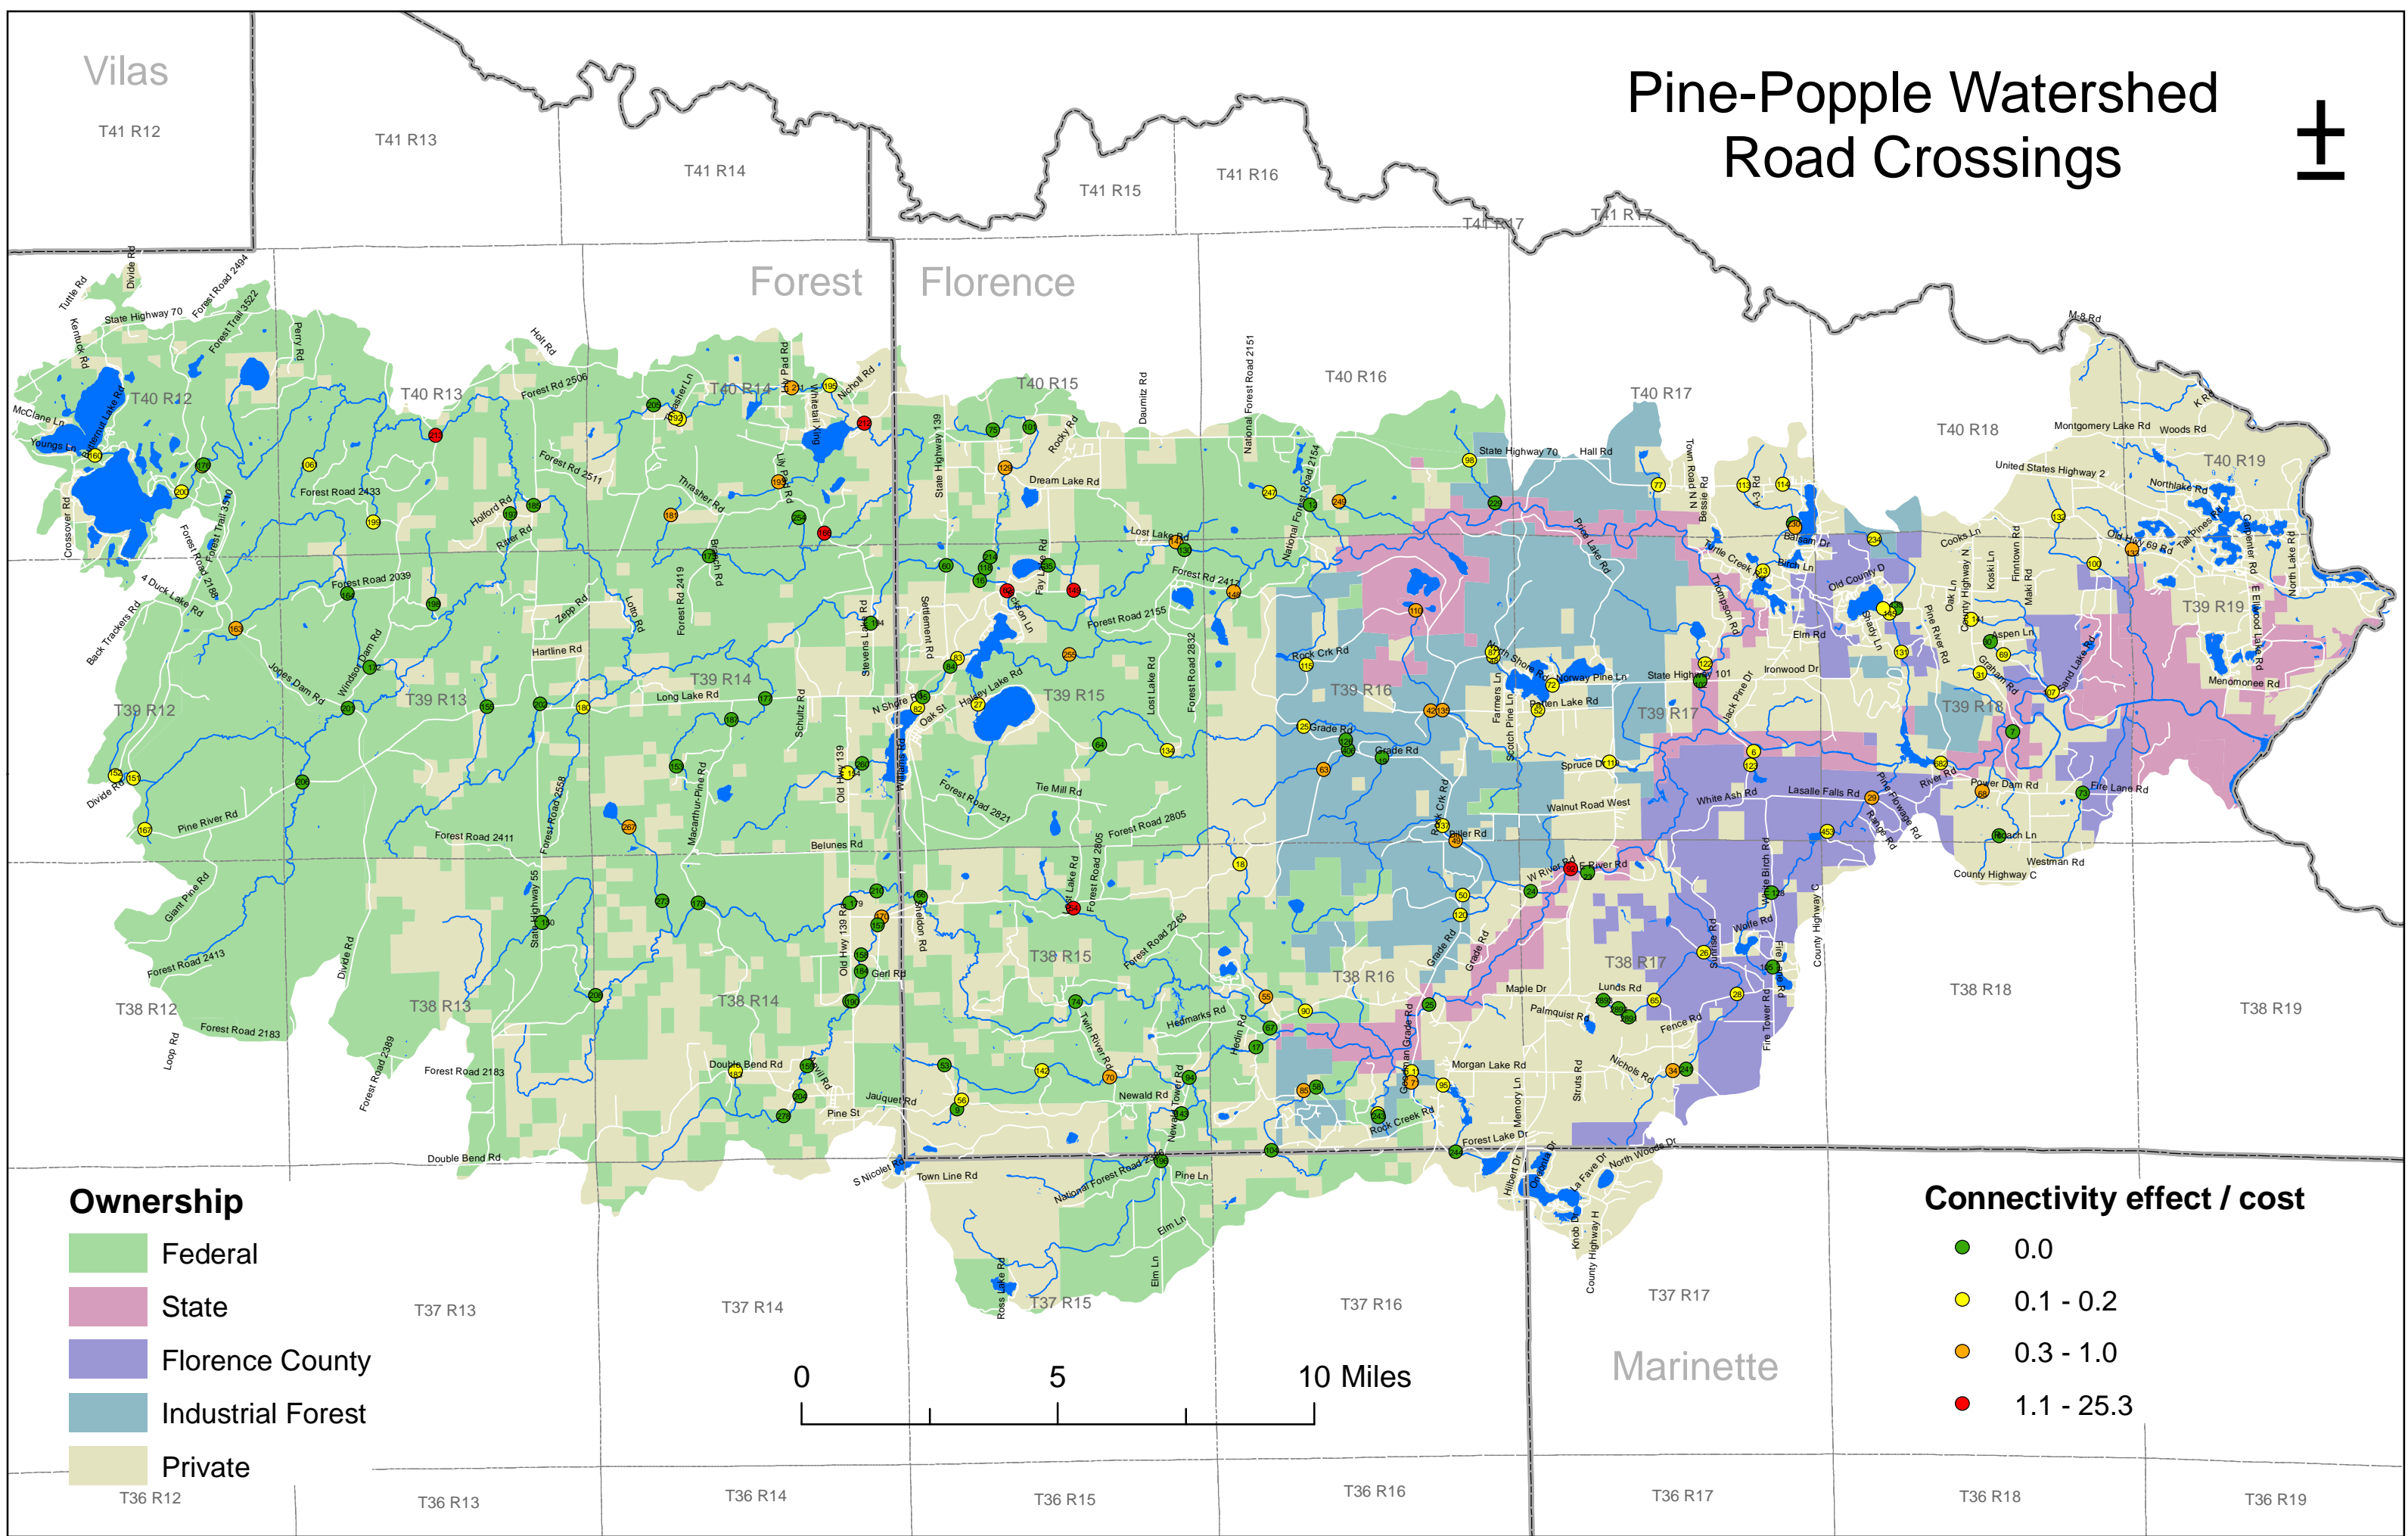

Vilas

# Pine-Popple Watershed Road Crossings

## Ownership

- Federal
- State
- Florence County
- Industrial Forest
- Private

## Connectivity effect / cost

- 0.0
- 0.1 - 0.2
- 0.3 - 1.0
- 1.1 - 25.3

0 5 10 Miles

Marinette